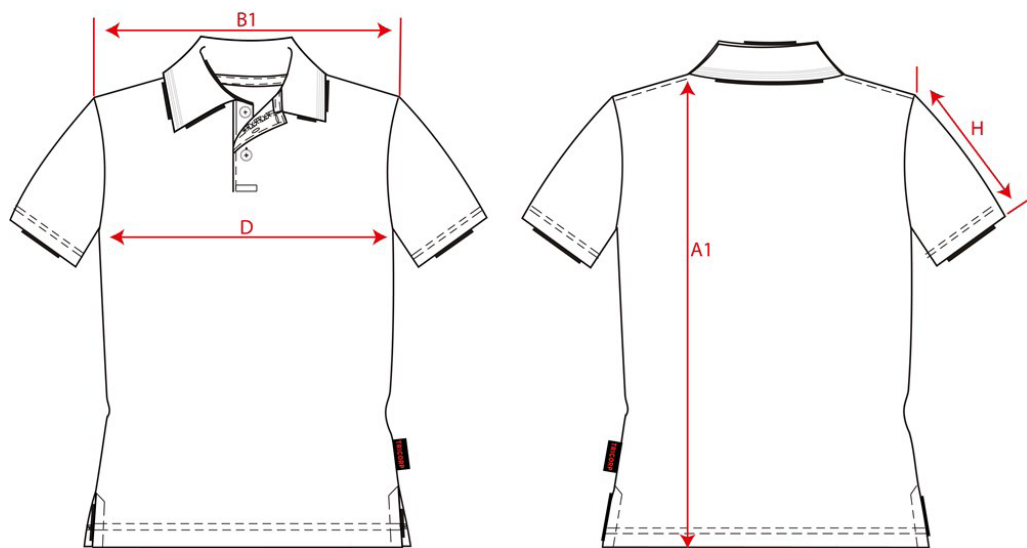

PRODUCTSPECIFICATIE

Poloshirt Slim Fit 180 Gram / 201005

Artikelnummer: 201005 / PPF180
Maten: XS | S | M | L | XL | XXL | 3XL | 5XL
Sexe: Heren
Kwaliteit: 50% Gekamd katoen / 50% Polyester
Gewicht: 180 g/m²
CBS Nummer: 6109902000
Constructie: Piqué

Wasvoorschriften:

Kenmerken:

	Tot	XS	S	M	L	XL	XXL	3XL	5XL	
A1	Total backl meas from hsp	1,0	69,0	71,0	73,0	75,0	77,0	79,0	81,0	83,0
B1	Shoulder to shoulder	1,0	39,0	40,5	42,0	43,5	45,0	46,5	48,0	49,5
D	1/2 Chest width (at armhole)	1,0	48,0	50,0	52,0	54,0	56,0	58,0	60,0	62,0
H	Upperarm sleeve	0,5	20,5	21,5	22,5	23,5	24,5	25,5	26,0	26,5